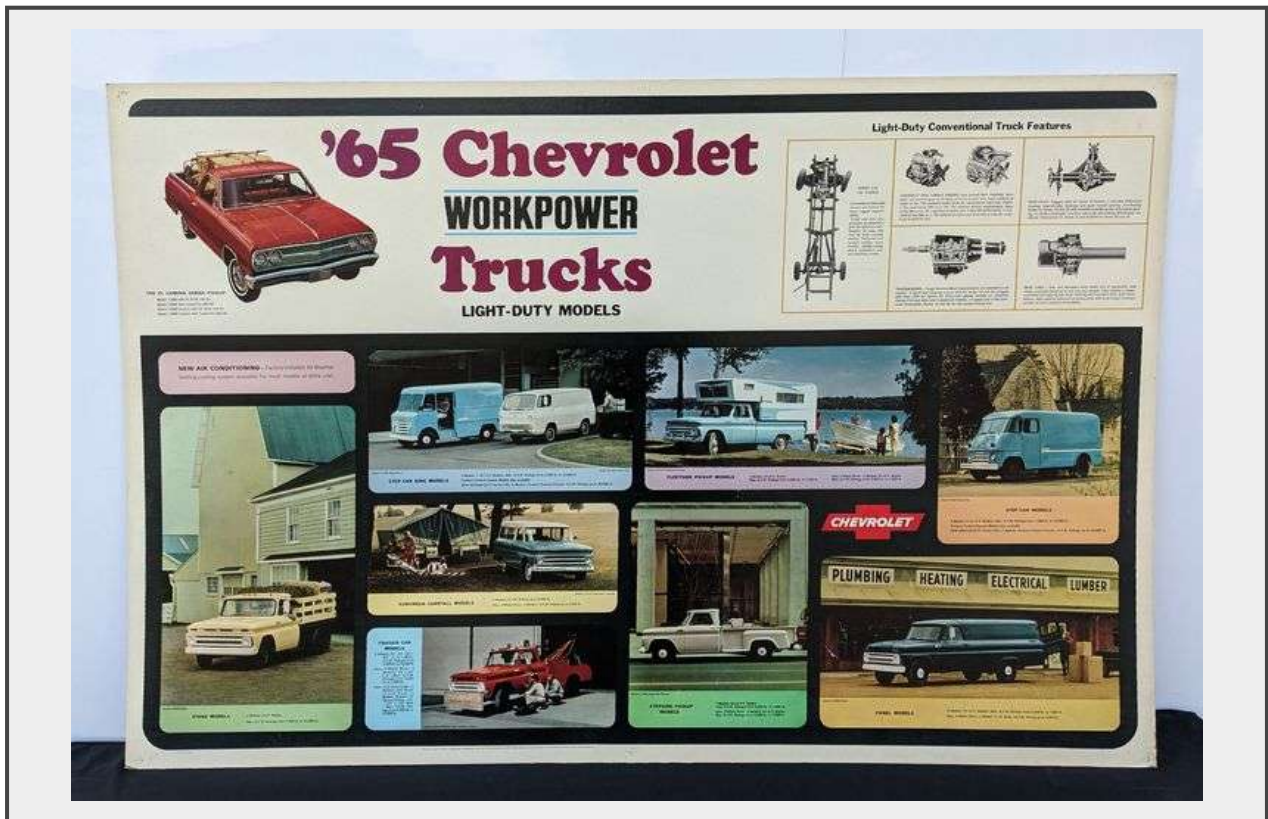

Sale Name: NOV 8TH 2024 TOM DIETZ ESTATE ADVERTISING COLLECTION AUCTION
LOT 211 - 1965 CHEVROLET CHEVY WORKPOWER LIGHT DUTY TRUCK MODELS DEALERSHIP SHOWROOM SIGN

Description

CARDSTOCK, 60 X 40". VERY NICE. THIS ITEM IS GUARANTEED TO BE OLD AND ORIGINAL. APPROXIMATE SHIPPING COST WILL BE \$175 TO \$275.